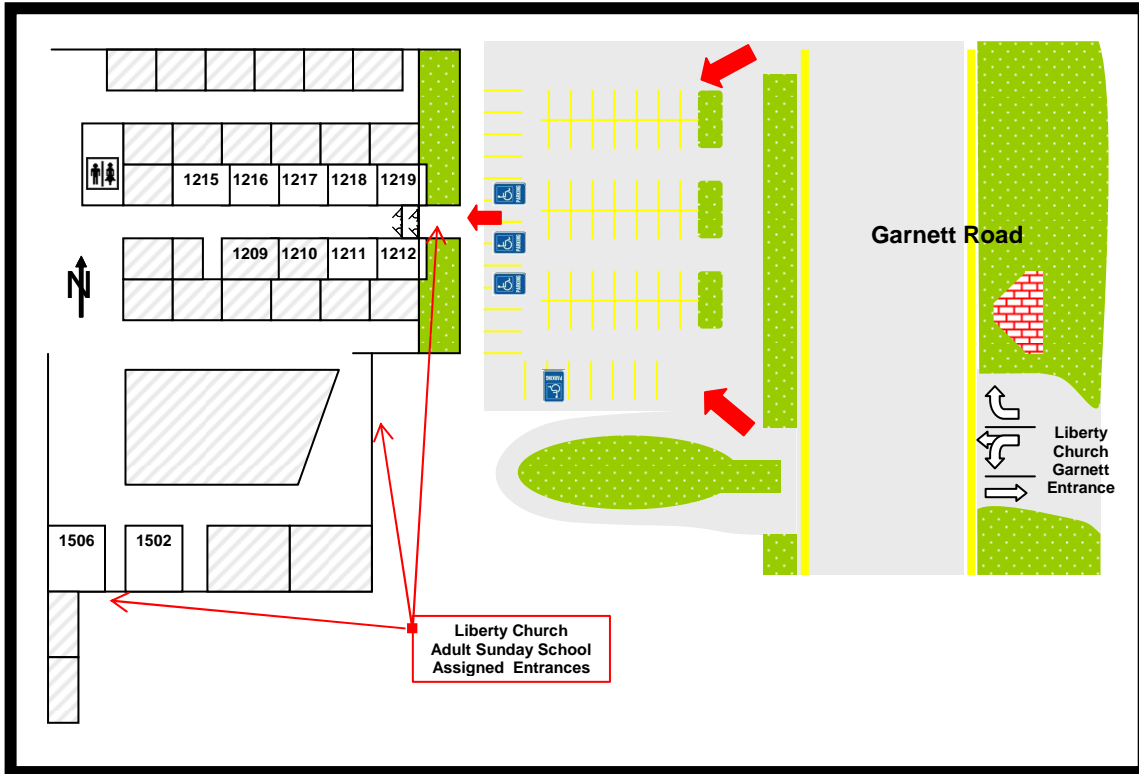

LIBERTY CHURCH

Liberty Church Facilities Map

- 1 Worship Center
- 2 Lobby
- 3 Office
- 4 Promiseland
Check in (Last Name A-L)
- 5 Promiseland
Check in (Last Name M-Z)
- 6 Fellowship Hall /
Promiseland
- 7 Room 106
- 8 Parent Room
- 9 Hospitality Room
- 10 Conference Room
- 11 Worship Arts Room
- 12 HQ Room
- 13 Gymnasium
- 14 Elevator
- 15 Kitchen
- 16 Student Ministry Bldg.
- 17 Annex-Offices/M.S.
- 18 Volleyball Court
- 19 Playground

Liberty Church Facilities Map (Continued)

*Union Intermediate High School
Small Group/Bible Study Meetings
on Sunday mornings.*

*Liberty Church 2nd level
Kid's Zone Area*

Please contact the church office at 254-1341 for further information.