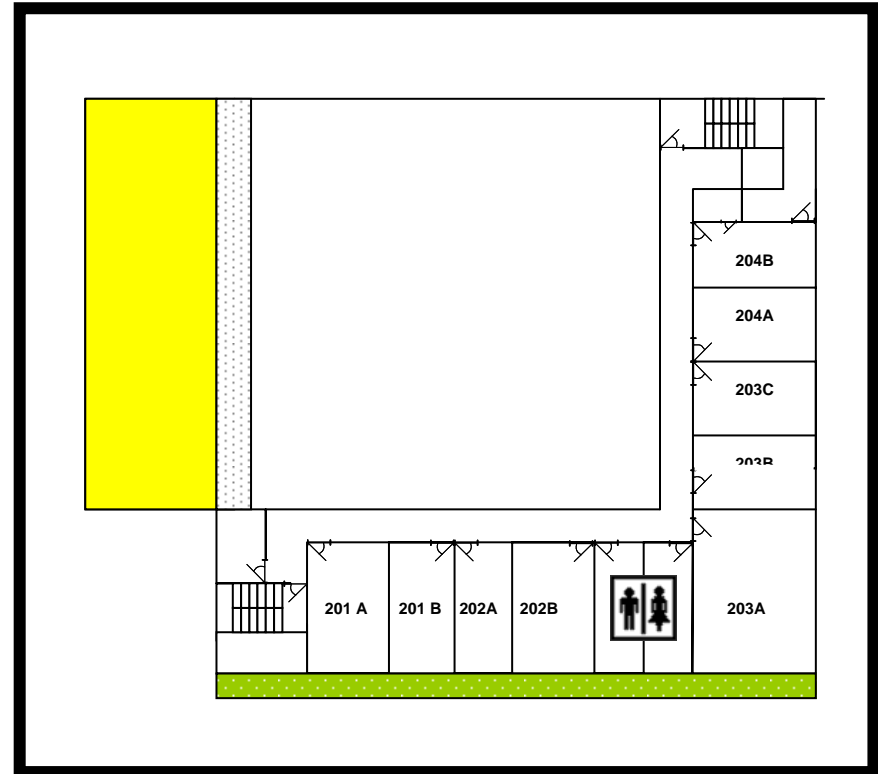

LIBERTY CHURCH

Liberty Church Facilities Map

- 1 Worship Center
- 2 Lobby
- 3 Office
- 4 Promiseland
Check in (Last Name A-L)
- 5 Promiseland
Check in (Last Name M-Z)
- 6 Fellowship Hall /
Promiseland
- 7 Room 106
- 8 Parent Room
- 9 Hospitality Room
- 10 Conference Room
- 11 Worship Arts Room
- 12 HQ Room
- 13 Gymnasium
- 14 Elevator
- 15 Kitchen
- 16 Student Ministry Bldg.
- 17 Annex-Offices/M.S.
- 18 Volleyball Court
- 19 Playground

Liberty Church Facilities Map (Continued)

*Union Intermediate High School
Small Group/Bible Study Meetings
on Sunday mornings.*

*Liberty Church 2nd level
Kid's Zone Area*

Please contact the church office at 254-1341 for further information.